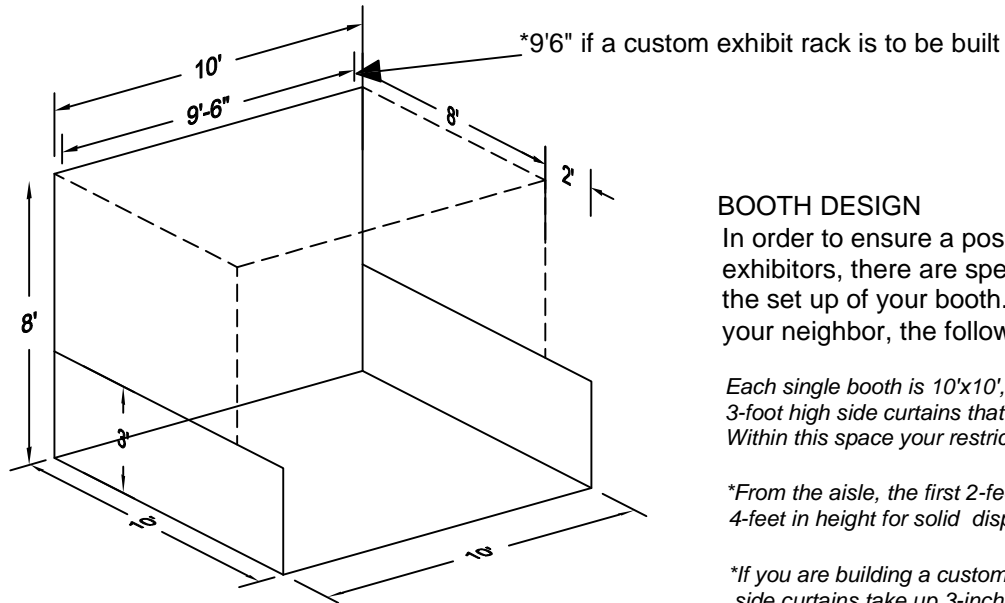

FARWEST DISPLAY BOOTH DIMENSIONS

DIAGRAM 1 - SINGLE UNIT

BOOTH DESIGN

In order to ensure a positive experience for all exhibitors, there are specific limitations regarding the set up of your booth. So that you do not block your neighbor, the following rules will be enforced:

Each single booth is 10'x10', and includes an 8-foot high backdrop 3-foot high side curtains that separate you from your neighbor. Within this space your restrictions are:

**From the aisle, the first 2-feet of your booth space is limited to 4-feet in height for solid display material.*

**If you are building a custom exhibit rack, please note that the side curtains take up 3-inches on each side, and that your building width should not exceed 9'6". Otherwise it may not fit in your booth space.*