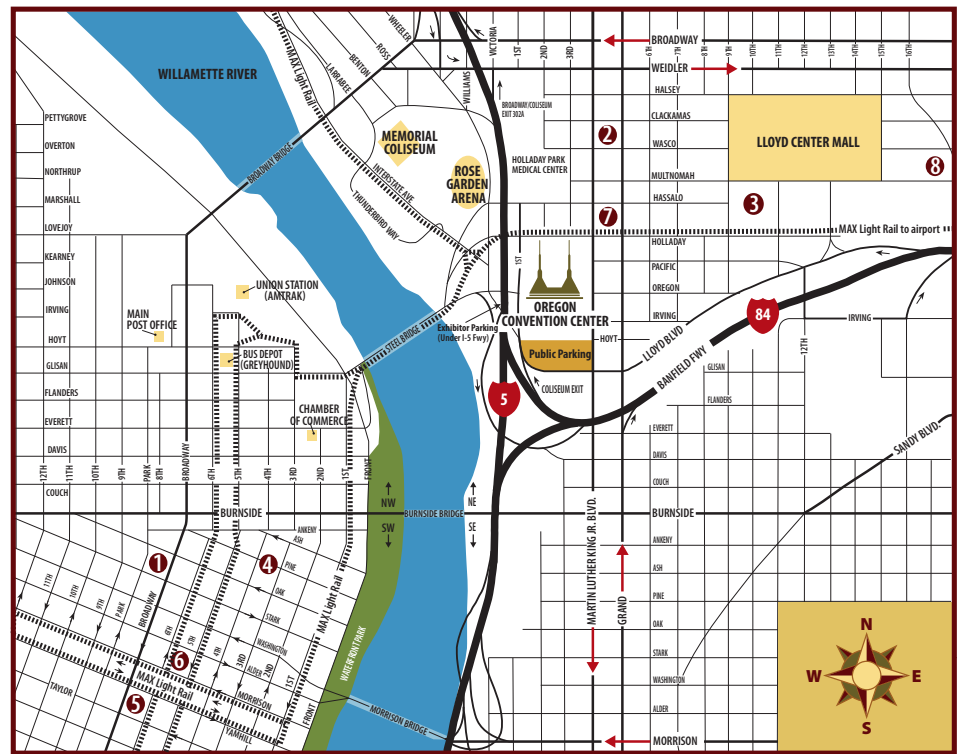

NOTE: By choosing these preferred hotels, you are supporting the activities of the Oregon Association of Nurseries.

5 HILTON PORTLAND

➤ 921 S.W. Sixth, Portland, OR 97204; 800-HILTONS or 503-226-1611 • $164 single/double PLUS TAX

Located in the heart of downtown Portland. Short ride to the Oregon Convention Center via Portland's light rail. The light rail is free from the hotel to the Convention Center.

6 THE NINES

➤ 525 S.W. Morrison, Portland, OR 97204; 877-229-9995

• $159 run of house PLUS TAX

Situated downtown next to Portland's Pioneer Square and the MAX light rail line, which is a free ride to the Oregon Convention Center.

7 RED LION HOTEL

➤ 1021 N.E. Grand Ave., Portland, OR 97232; 503-235-2100 • $121 run of house PLUS TAX

Across the street from the Oregon Convention Center. Located on Portland's light rail line.

8 RESIDENCE INN / MARRIOTT

➤ 1710 N.E. Multnomah, Portland, OR 97232; 503-288-1400 • $145 studio PLUS TAX

Located near the Oregon Convention Center and the MAX light rail line, these studio suites include a sleeper sofa, kitchen, complimentary parking and hot buffet breakfast.

Getting here

AMERICAN AIRLINES American Airlines

➤ Reservations: 800-433-1790; www.aa.com

American Airlines offers special discounts to the Farwest Show. Refer to **promotional code 9680AE**. *NOTE: There is a ticketing fee added for reservations made by phone. If you register online, this fee will not apply.*

SAVE 5%

Getting around

AVIS RENT A CAR AVIS

➤ Reservations: 800-331-1600; Web: www.avis.com

Guests of the Farwest Show can receive a special discount rate starting August 23, 2010. Refer to **promotional code S024599**.

For more info

VISITOR INFORMATION

➤ **Travel Portland:** www.travelportland.com

➤ **Travel Oregon:** www.traveloregon.com